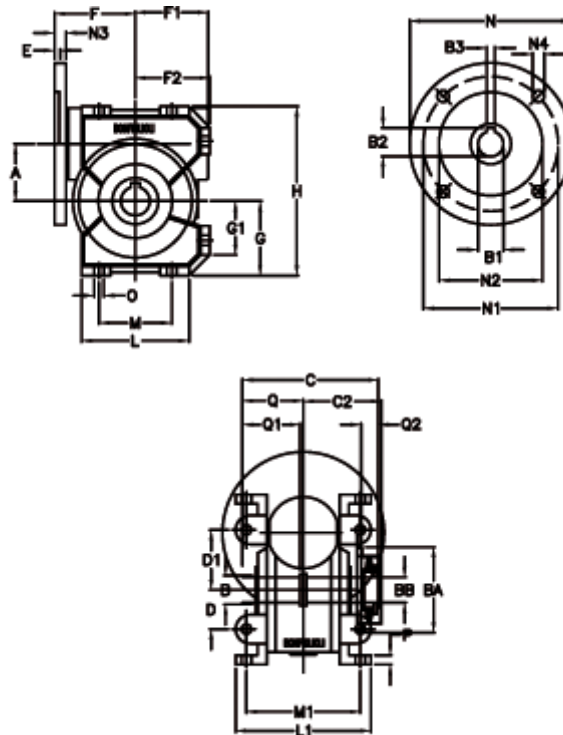

Article number: 390204902403236  
 Description: Worm Gear with Torque Limiter  
 VF 49-L2-U-24 P80B5

## Measures

a = 49.5	C2 = 63.5	g = 64.5	N = 120	Q1 = 41
B = 25	D = 34	G1 = 46.5	N1 = 100	Q2 = 15
B1 E7 = 19	D1 = 52	H = 146.5	N2 = 80	
B2 = 21.8	Description = VF 49U-xx-80B14	H1 = 110.5	N3 = 10.0	
B3 H9 = 6	E = 3.0	L = 93	N4 = 7.0	
BA = 63	F = 70	L1 = 117	O = 8.5	
BB H7 = 14	F1 = 63	m = 63	P = 8	
C = 105	F2 = 64.5	M1 = 98.5	Q = 51.0	